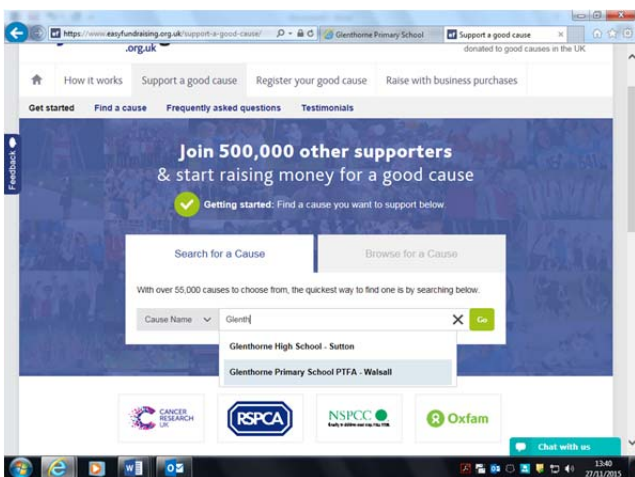

Step 3: You will see our school come up. Select our school.