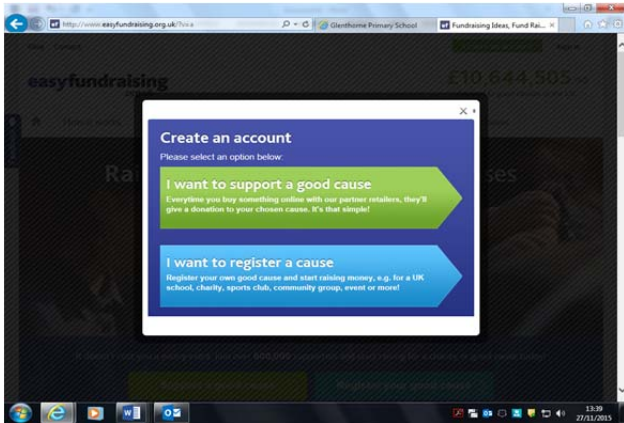

To support our school in raising fund here are the direction.

Go to web address: <http://www.easyfundraising.org.uk/?v=a>

Step 1: Create and account you will see the screen below and choose the green arrow saying I want to support a good cause.

Step 2: Next search for Glenthorne Primary School PTFA (although it says Walsall it is our school).