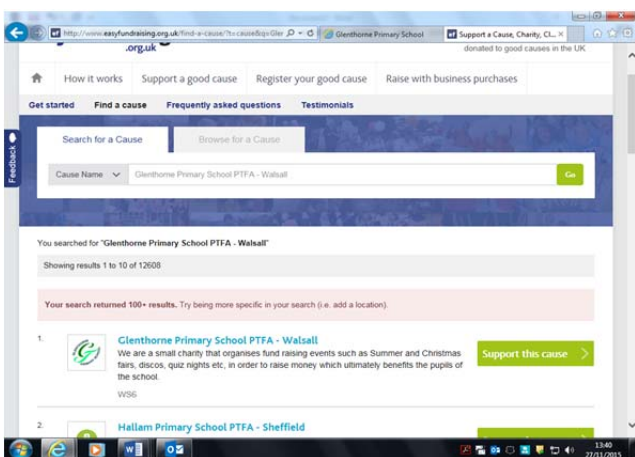

Step 2: Next search for Glenthorne Primary School PTFA (although it says Walsall it is our school).

Step 3: You will see our school come up. Select our school.

You now log in your details. You then log in to easy funding before making any purchases and the school will receive a small percentage of the purchase. This costs you nothing. So you can help your school raise money while completing your normal shopping.